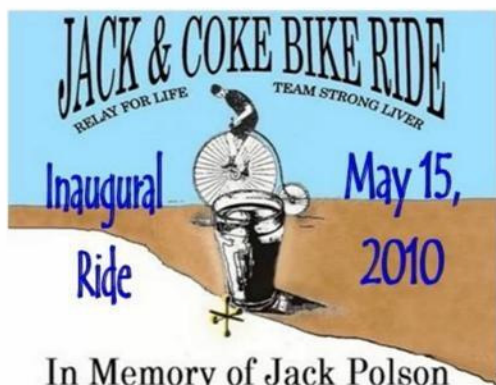

Commemorative

8 in. Bears

\$10

**Each comes with its own
Jack & Coke Innaugural
Bike Ride T-Shirt!**

Blue

Koala

Panda

Pink

Polar

Purple & White

Tan Buddy

White

Choose the Color of Eyes for Your Bear!

Blue

Brown

Green

Pink

In Memory of Jack Polson
A Benefit Bicycle Ride for
The American Cancer Society

COMMEMORATIVE BEARS ORDER FORM

Each comes with its own
Jack & Coke Innaugural
Bike Ride T-Shirt!

SIZE OF BEAR (8 in. or 15 in.)	NAME OF BEAR	COLOR OF EYES	QUANTITY DESIRED	PRICE EACH* (8 in. = \$10 15 in. = \$20)	EXTENDED PRICE (Qty. x Price)
GRAND TOTAL					